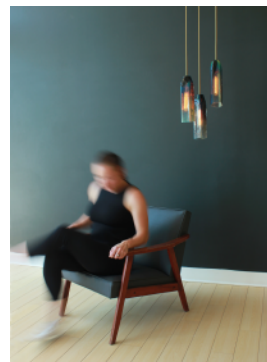

Crystal

1. **Materials:** Mouth Blown Glass
2. **Size:** 14"H X 3.75"W
3. **Colour:** Aurora, Alabaster, Shiny White, Shiny Grey
4. **Cord Length:** 8 feet (standard), field adjustable
5. **Light Source:** E-26 Medium Base (120V)
6. **Bulb Type:** 6in Tubular Type T10
   60 Watts Max Incandescent or
   2 Watts, LED Retrofit
7. **Certification:** UL/cUL Dry location
8. **Dimmable:** Yes
9. **Single Pendant:** Black round pendant canopy, 5" Dia
   with braided cloth cord set in black

Multiple Pendant Configurations:

- Group of (3), square canopy: 12"x12"
- Group of (5), square canopy: 18"x18"
- Group of (9), square canopy: 24"x24"

Multiple Pendant Canopy Finish and Cord Colour:

Hand patina black with braided black cloth cord set

**Custom glass colours, canopy finishes & shapes and configurations available. See page 33 for details.