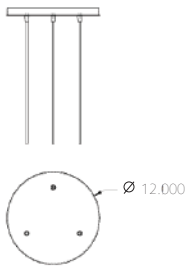

# Canopies

**Multiple Pendant Configurations:**

Group of (3), square canopy: 12"x12"  
 Group of (3) round canopy: 12"D

Group of (5), square canopy: 18"x18"  
 Group of (5) round canopy: 18"D

Group of (9), square canopy: 24"x24"  
 Group of (9) round canopy: 24"D