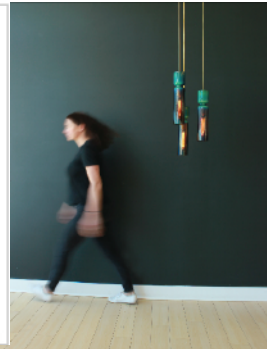

Nomi

- **Materials:** Mouth Blown Glass
- **Size:** 14"H x 3"D
- **Colour:** Aurora, Alabaster, Shiny White, Shiny Grey
- **Cord Length:** 8 feet (standard), field adjustable
- **Light Source:** E-26 Medium Base (120V)
- **Bulb Type:** 6in Tubular Type T10
  60 Watts Max Incandescent or
  2 Watts, LED Retrofit
- **Certification:** UL/cUL Dry location
- **Dimmable:** Yes
- **Single Pendant:** Black round pendant canopy, 5"Dia
  with braided cloth cord set in black
- **Multiple Pendant Configurations:**
  - Group of (3), square canopy: 12"x12"
  - Group of (5), square canopy: 18"x18"
  - Group of (9), square canopy: 24"x24"
- **Multiple Pendant Canopy Finish and Cord Colour:**
  Hand patina black with braided black cloth cord set

**Custom glass colours, canopy finishes & shapes and configurations available. See page 33 for details.