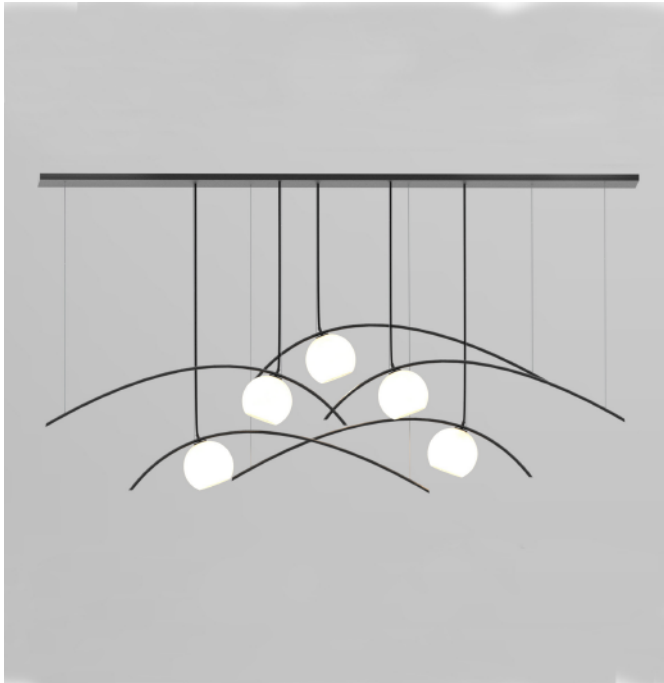

# Celeste

- Materials:** Mouth Blown Glass
- Size:** 64"D X 15"H
- Colour:** Aurora, Alabaster, Shiny White, Shiny Grey, Clear
- Metal Finish:** Brushed Nickel, Brushed Brass, Dark Patina
- Light Source:** six E-12 Candelabra Base (120V)  
six E-26 Medium Base (120V) -
- Bulb Type:** 40 Watts Max Incandescent or  
2-4 Watts, LED Retrofit  
60 Watts Max Incandescent or  
2 Watts, LED Retrofit
- Certification:** UL/cUL Dry location
- Dimmable:** Yes

# Astral

- Materials:** Mouth Blown Glass
- Size:** 64"D X 15"H
- Colour:** Aurora, Alabaster, Shiny White, Shiny Grey, Clear
- Metal Finish:** Brushed Nickel, Brushed Brass, Dark Patina
- Light Source:** six E-12 Candelabra Base (120V)  
six E-26 Medium Base (120V)
- Bulb Type:** 40 Watts Max Incandescent or  
2-4 Watts, LED Retrofit  
60 Watts Max Incandescent or  
2 Watts, LED Retrofit
- Certification:** UL/cUL Dry location
- Dimmable:** Yes

\*\*Custom glass colours, canopy finishes & shapes and configurations available. See page 33 for details.

Aurora Alabaster Shiny white Shiny Grey

Brushed Nickel Brushed Brass Dark Patina

# Balance II

- Materials:** Mouth Blown Glass
- Size:** 72"L x 44"H
- Colour:** Aurora, Alabaster, Shiny White, Matte Grey
- Metal Finish:** Brushed Nickel, Brushed Brass, Dark Patina
- Light Source:** five E-12 Candelabra Base (120V)
- Bulb Type:** 40 Watts Max Incandescent or 2-4 Watts, LED Retrofit
- Certification:** UL/cUL Dry location
- Dimmable:** Yes