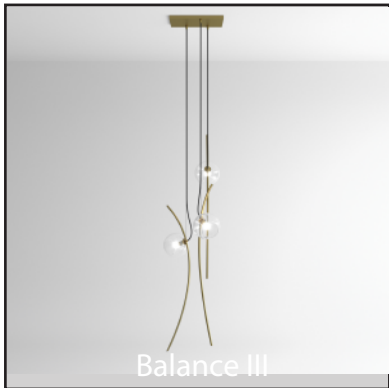

Cleo

Balance III