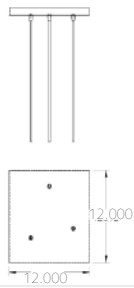

# Canopies

**Multiple Pendant Configurations:**

Group of (3), square canopy: 12"x12"  
 Group of (3) round canopy: 12"D

Group of (5), square canopy: 18"x18"  
 Group of (5) round canopy: 18"D

Group of (9), square canopy: 24"x24"  
 Group of (9) round canopy: 24"D