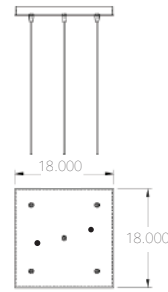

# Canopies

**Multiple Pendant Configurations:**

Group of (3), square canopy: 12"x12"  
 Group of (3) round canopy: 12"D

Group of (5), square canopy: 18"x18"  
 Group of (5) round canopy: 18"D

Group of (9), square canopy: 24"x24"  
 Group of (9) round canopy: 24"D