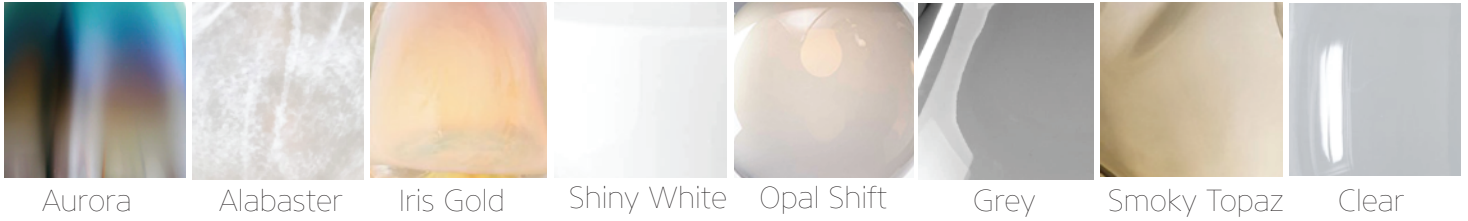

Colours and Finishes

additional glass colours